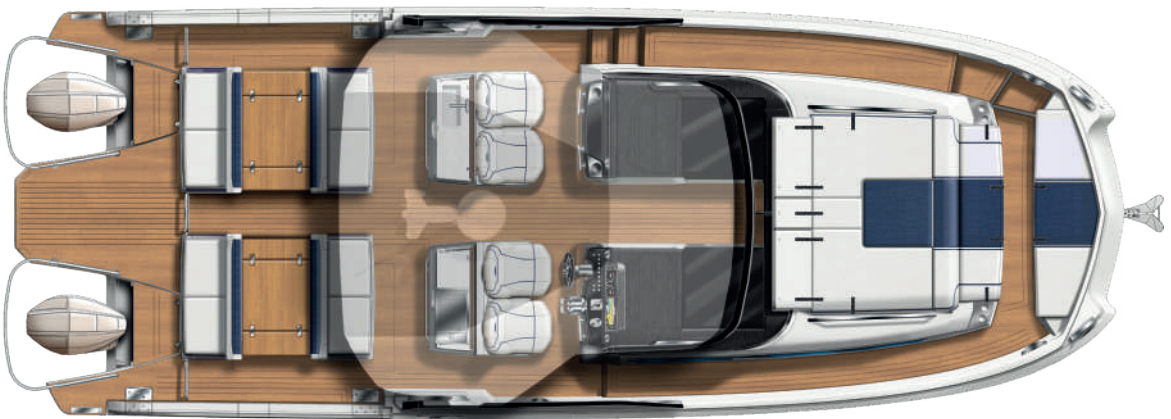

YOT 36

by **CATANA**group

YOT 36

CE CATEGORY Classification CE	B	FUEL Fuel	2 x 575 L
PASSENGERS Passagers	10	FRESH WATER Eau douce	2 x 150 L
LOA LHT	10,92 m	HOLDING TANK Eaux noires	100 L
BEAM Largeur	3,99 m	GREY WATER TANK (option) Eaux grises (Option)	100 L
BEAU with platforms open Largeur plateformes ouvertes	5,40 m	CABINS Cabines	2
PROPULSION (Std) Propulsion (Standard)	2 x Mercury V6-225 hp	BATHROOMS Salles de bain	2
PROPULSION (Option) Propulsion (Option)	2 x Mercury V8-300 hp		